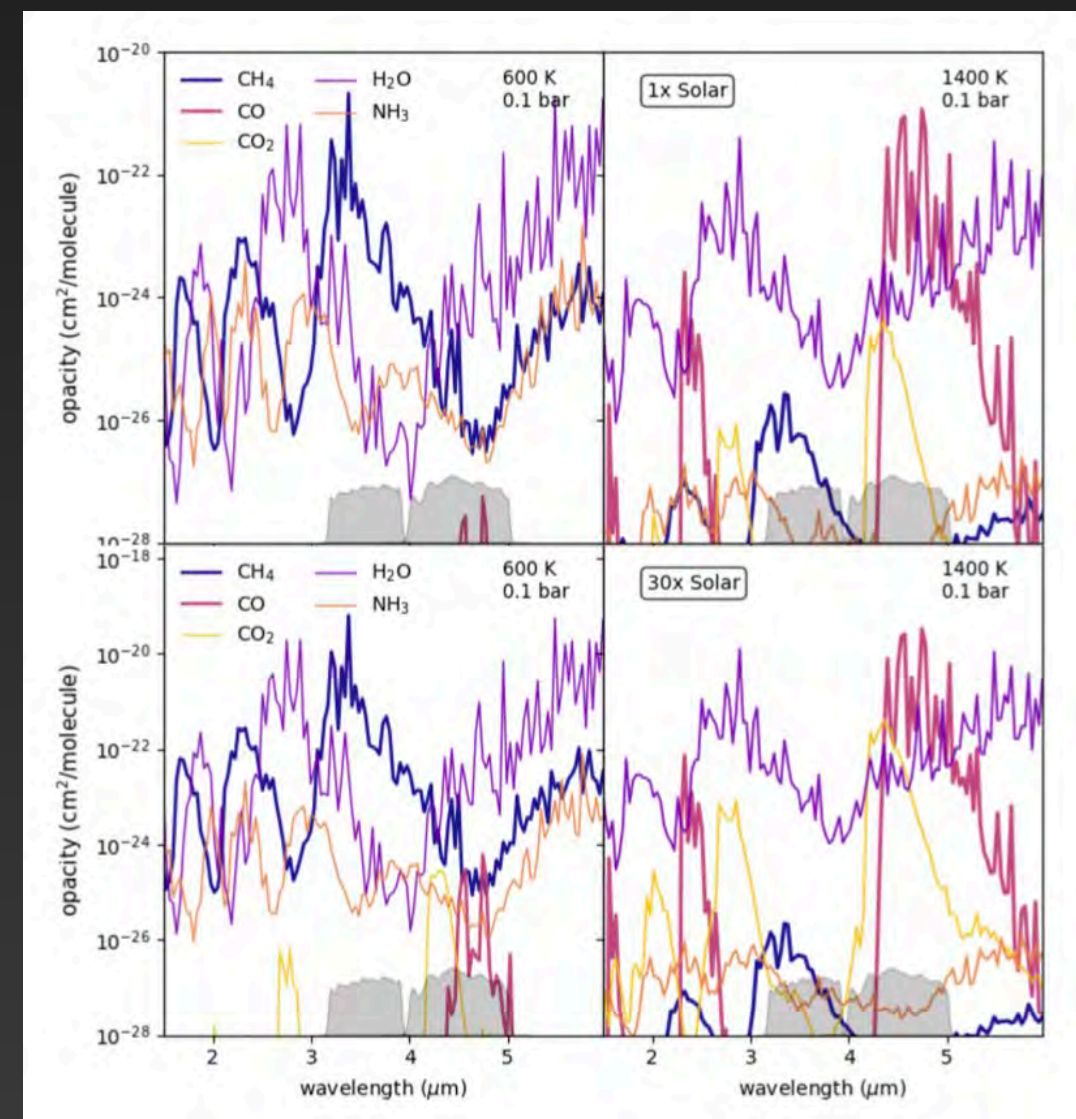

... but sometimes it needs help.