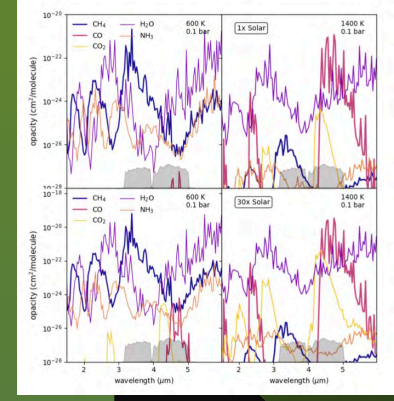

Science Content