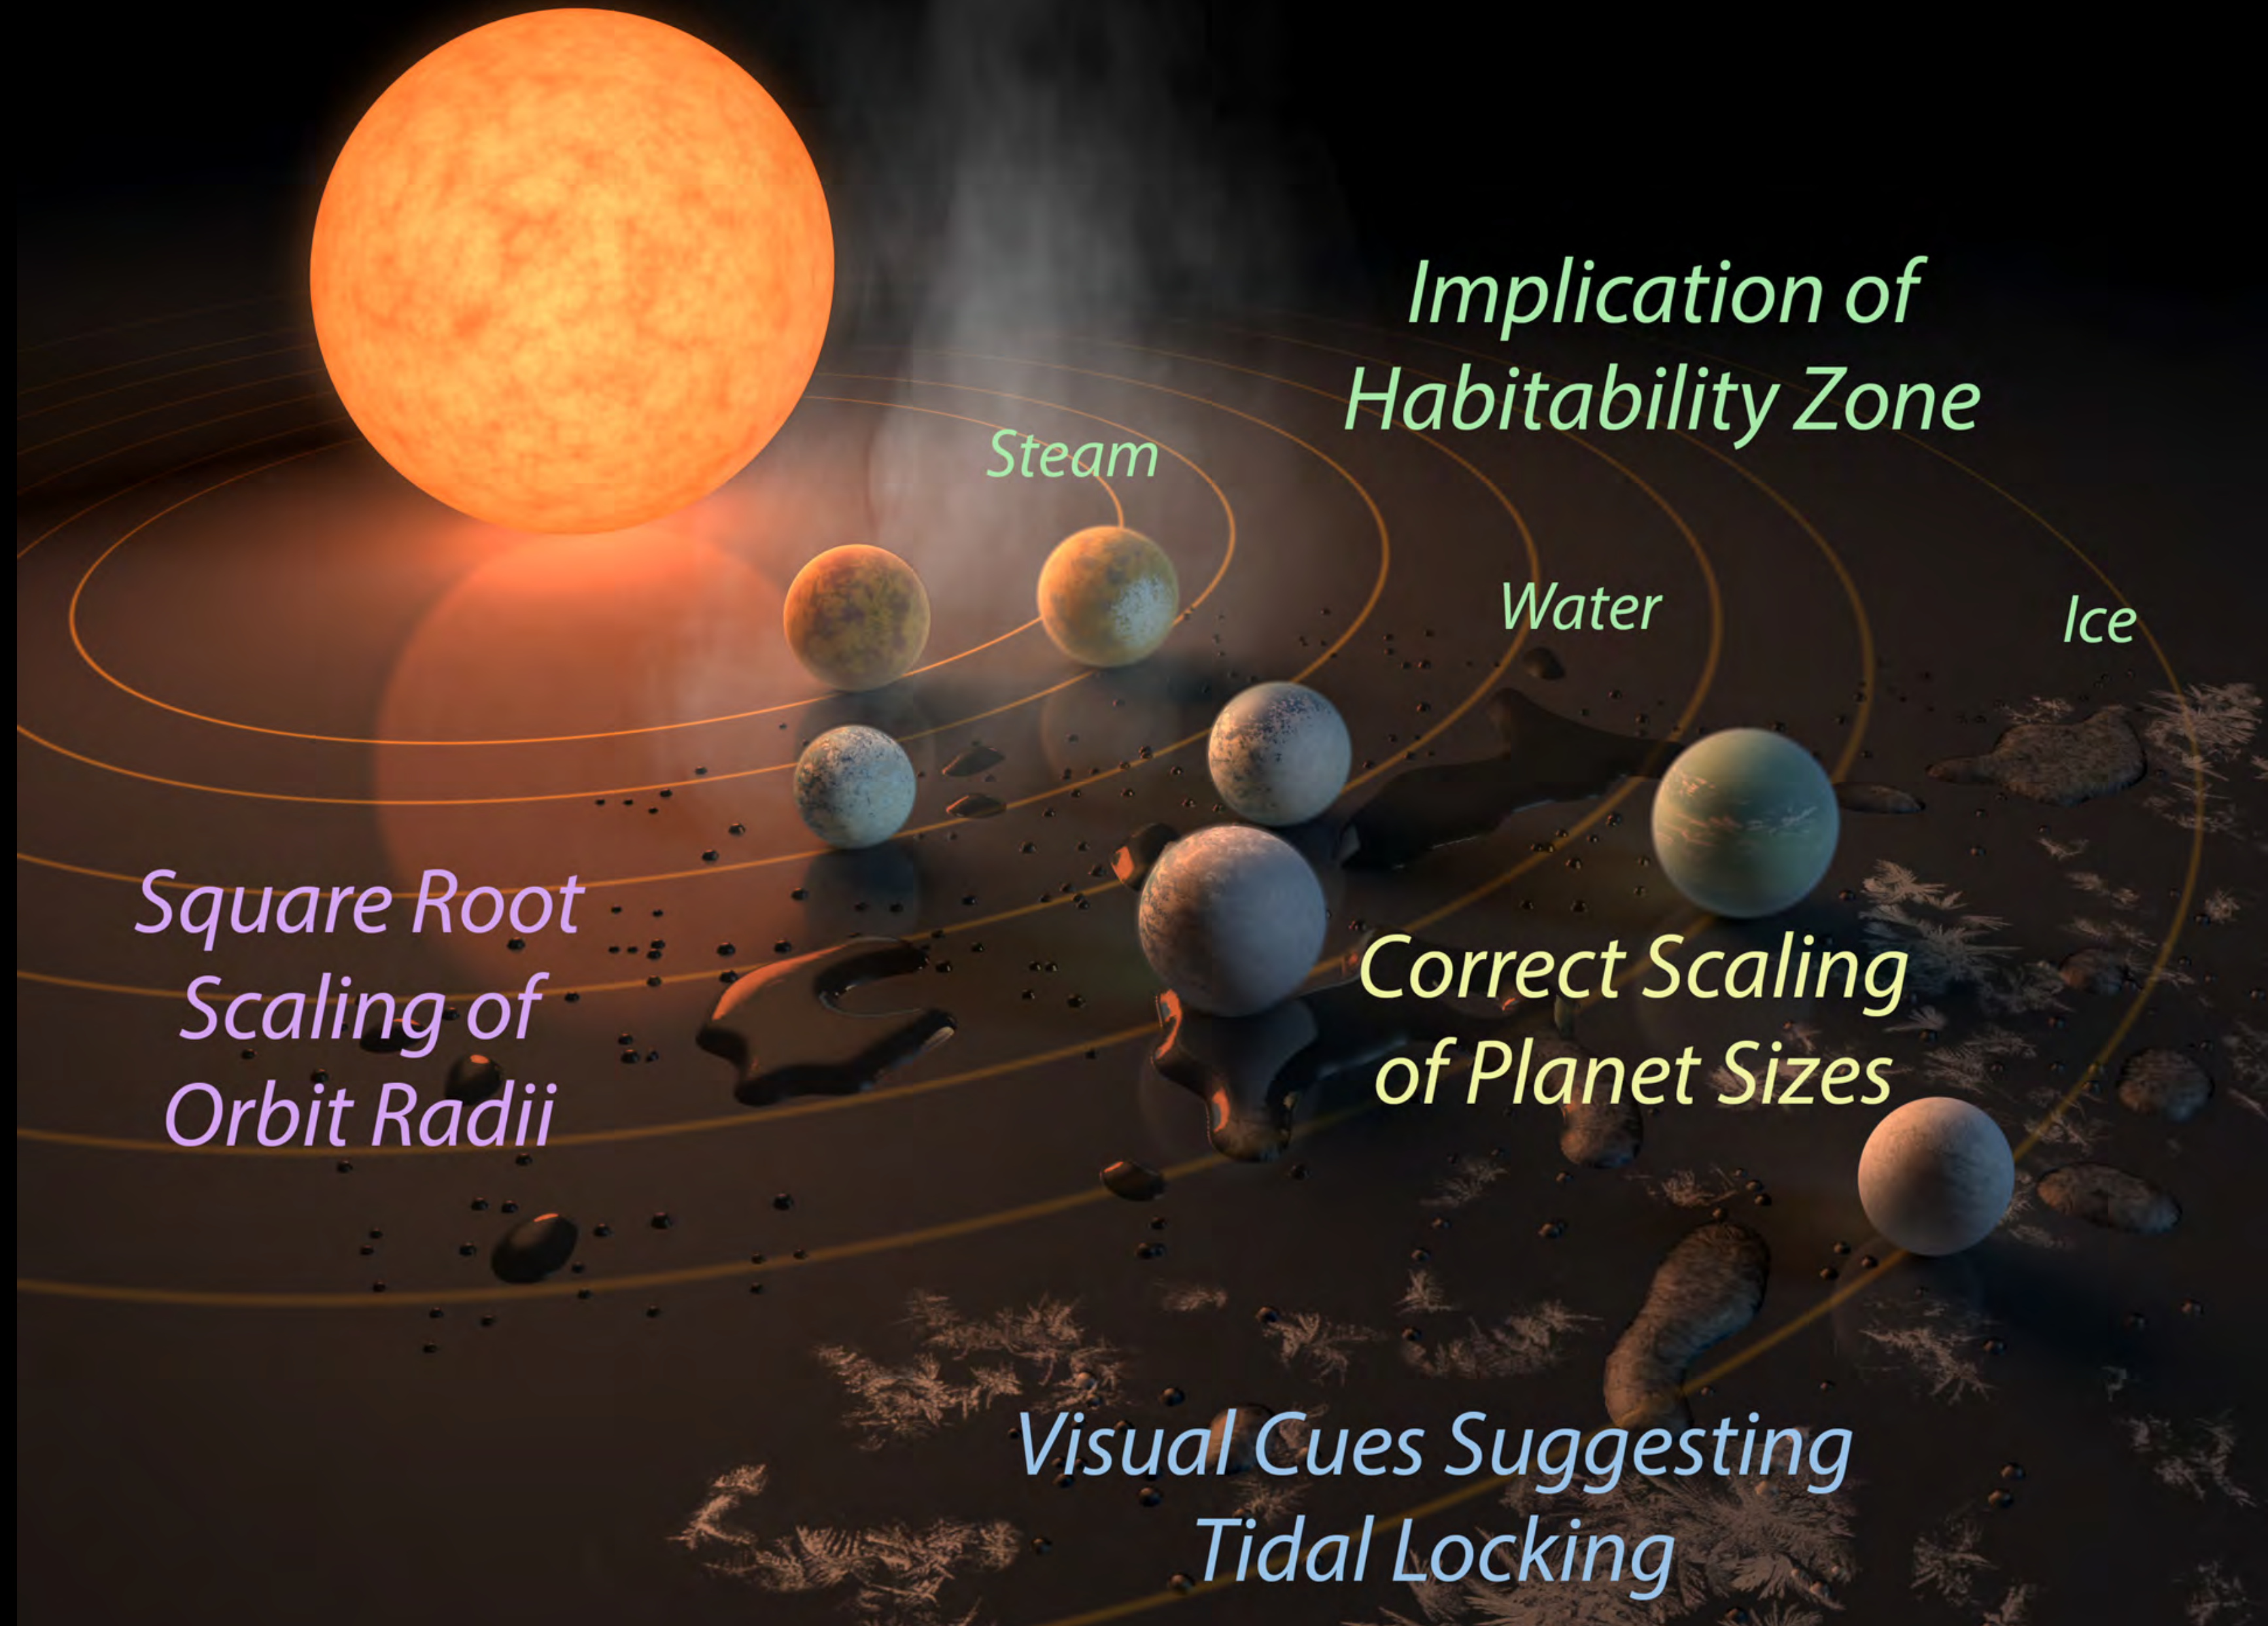

*Accurate color
temperature*