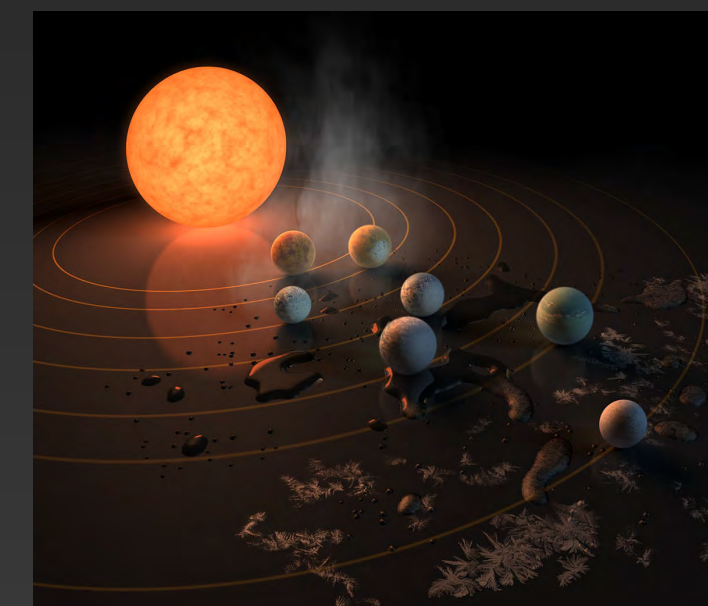

The Data-Art Continuum

Pure Data

Pure Aesthetics