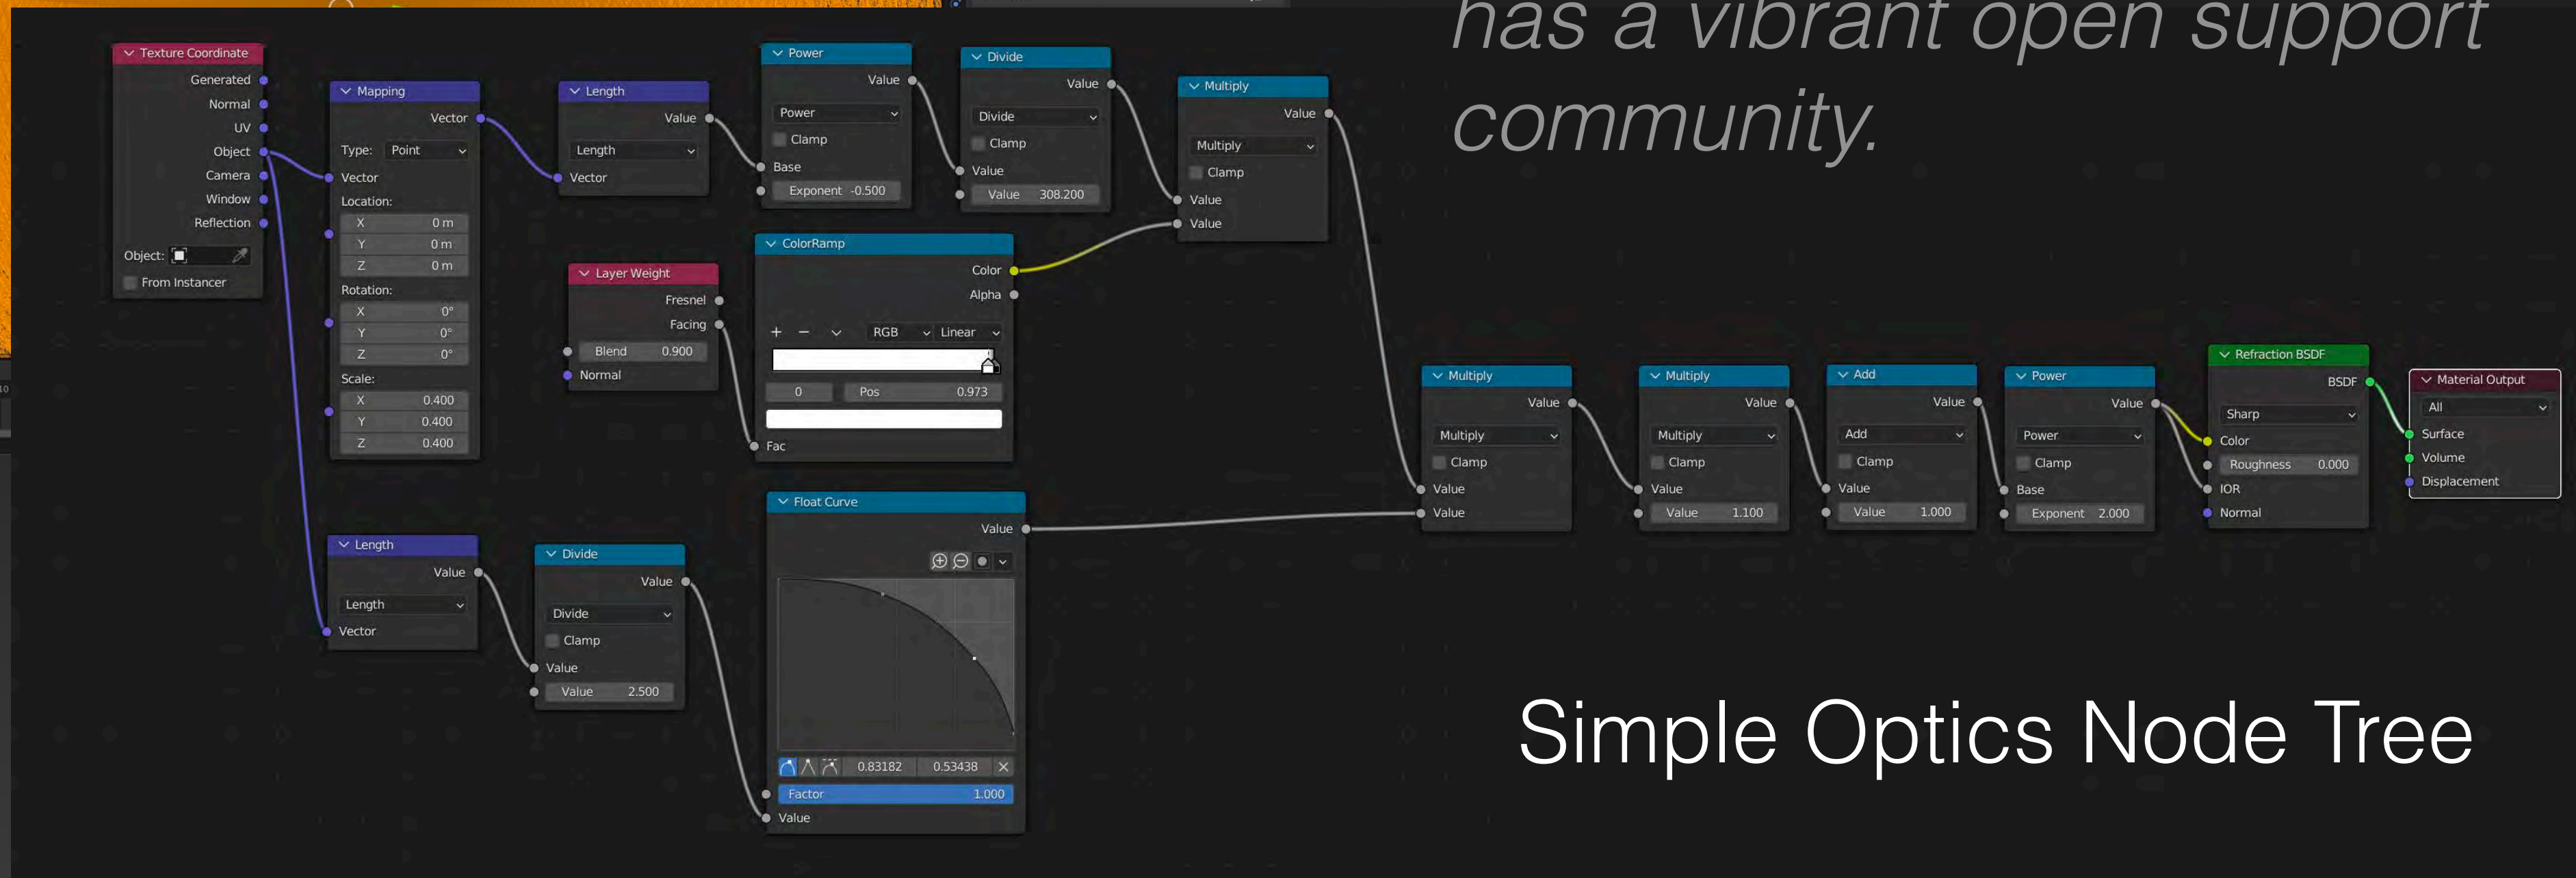

“Open Source” Black Holes in Blender

Blender is a free, open source solution for 3D models & animations.

Its features rival top commercial packages, and it has a vibrant open support community.