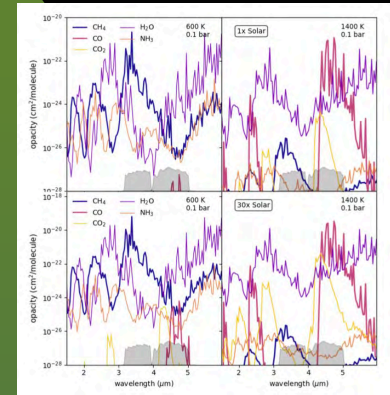

Science Content