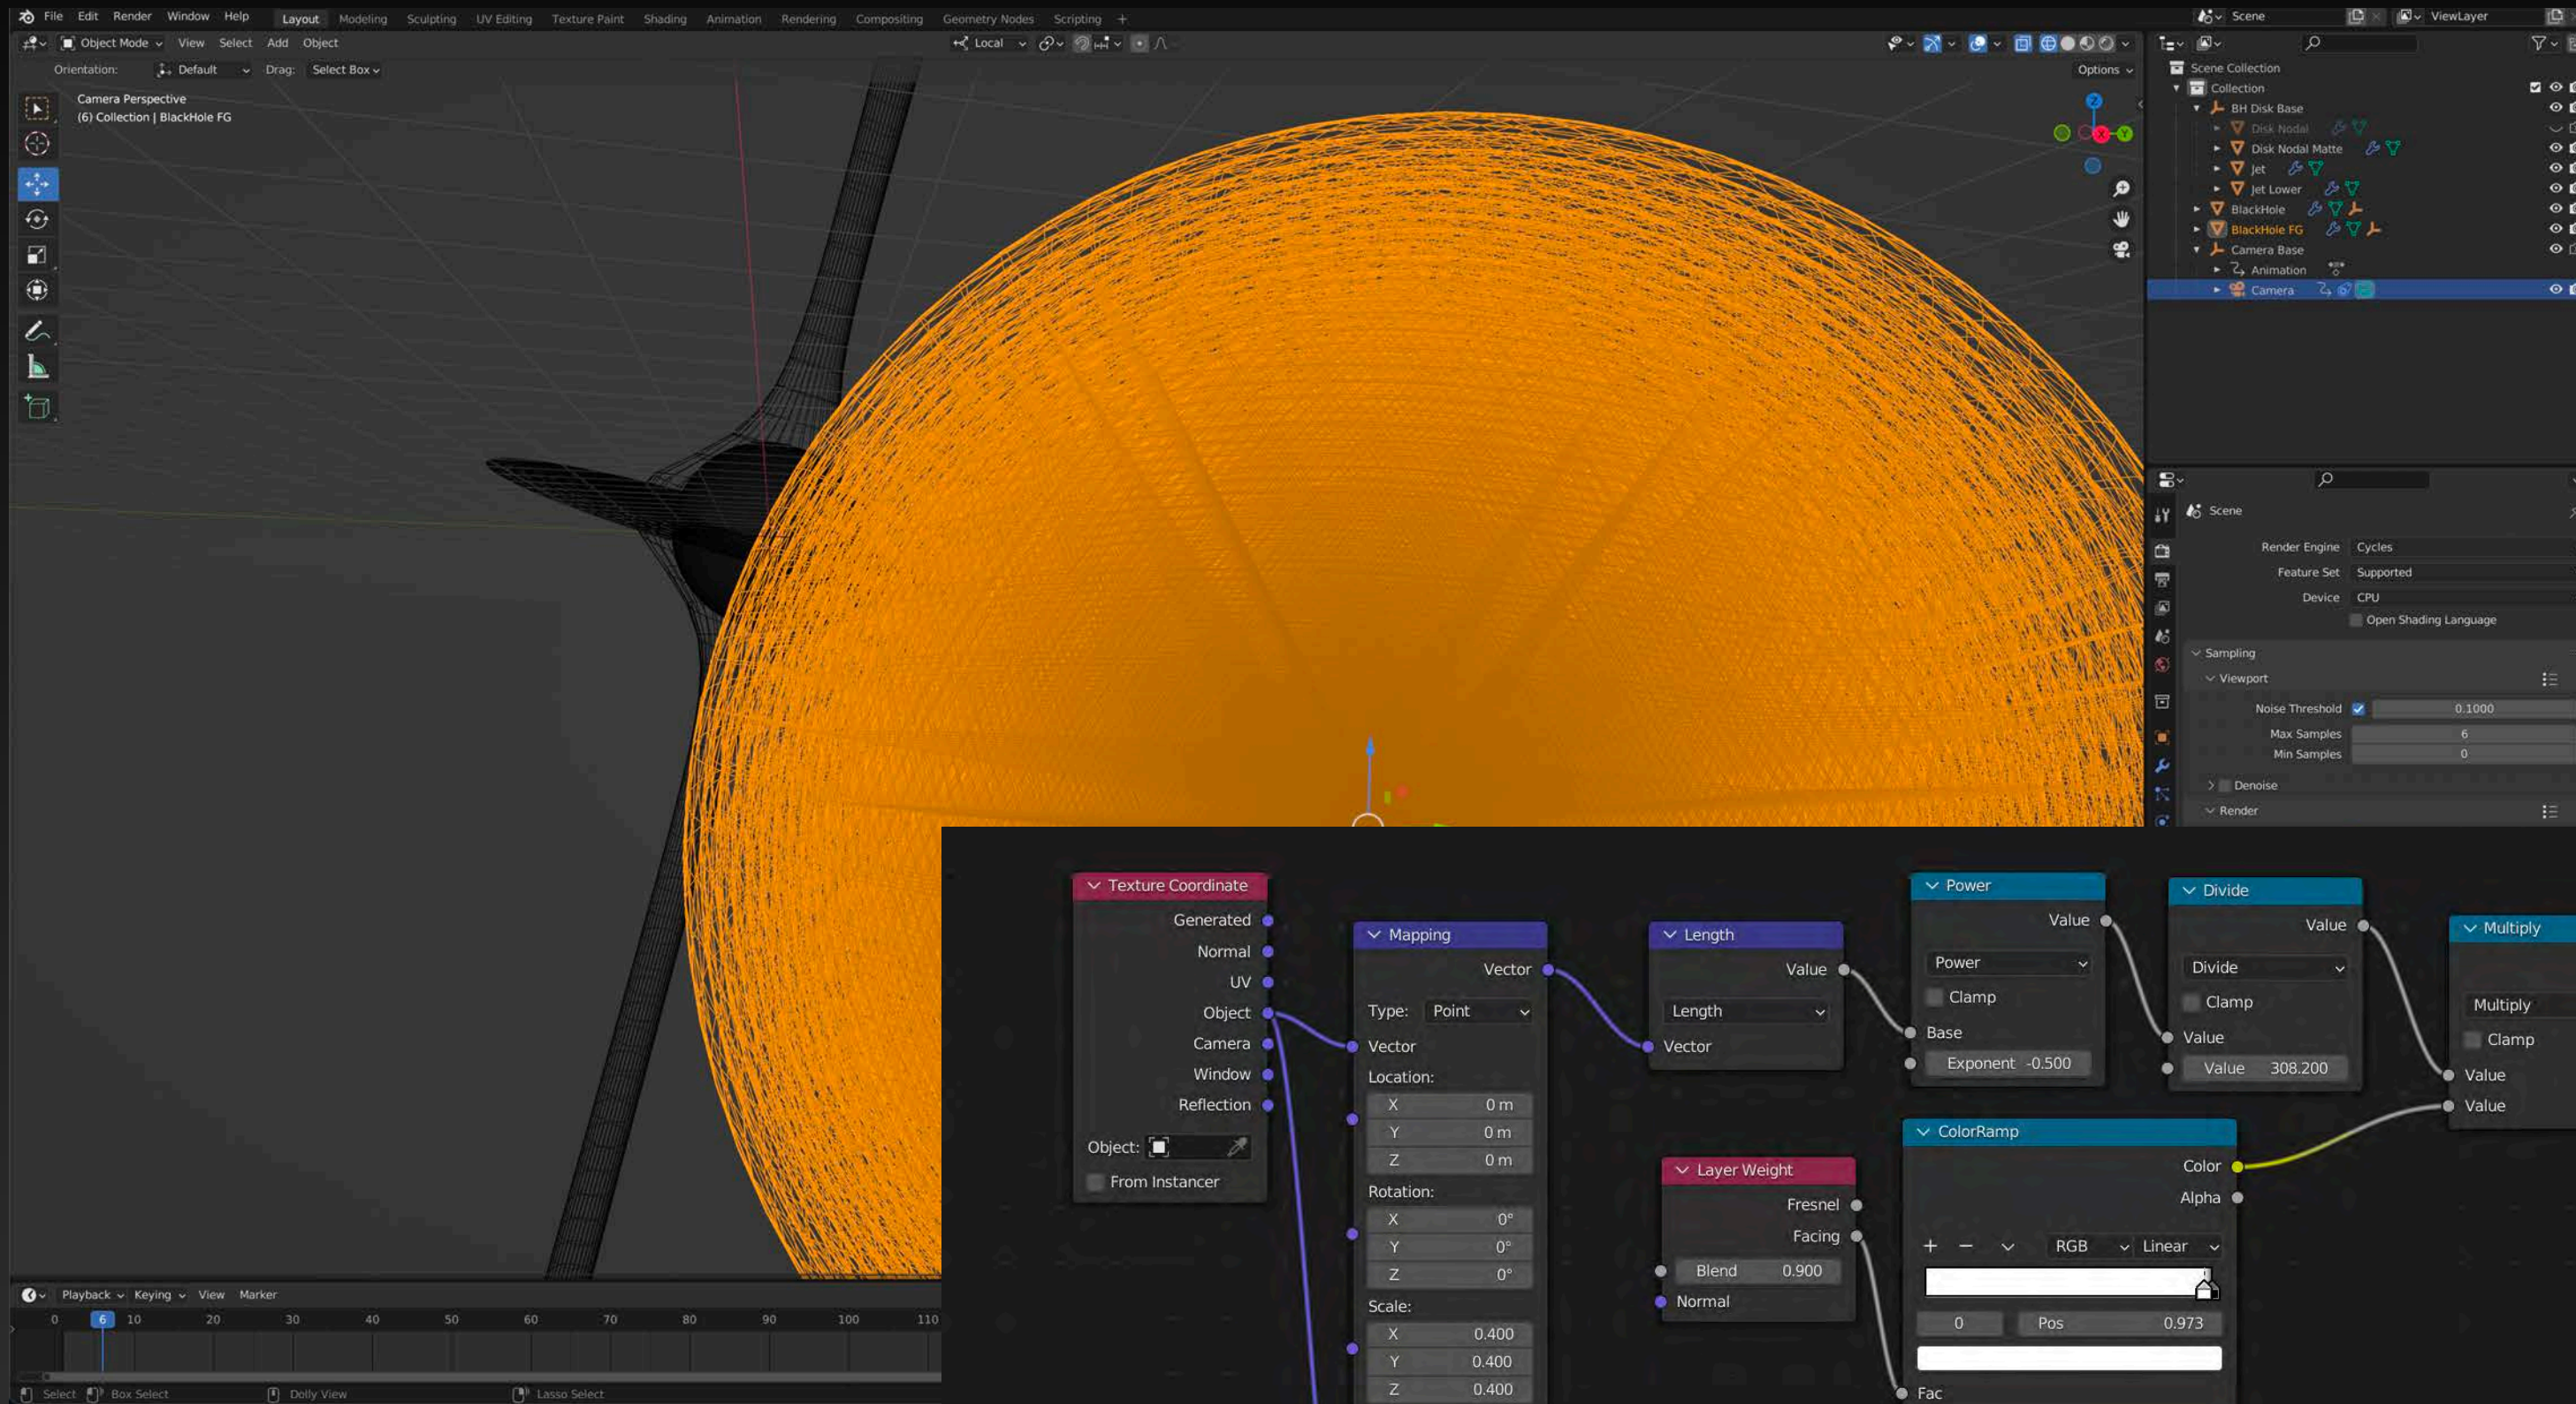

“Open Source” Black Holes in Blender

Blender is a free, open source solution for 3D models & animations.

Its features rival top commercial packages, and it has a vibrant open support community.