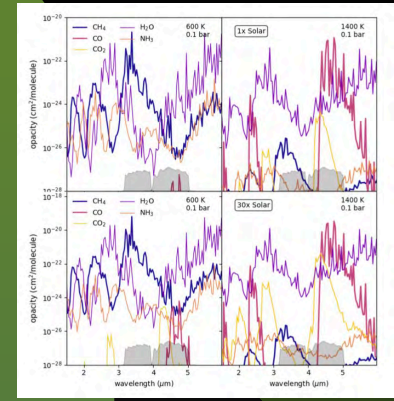

Science Content

Visual Engagement