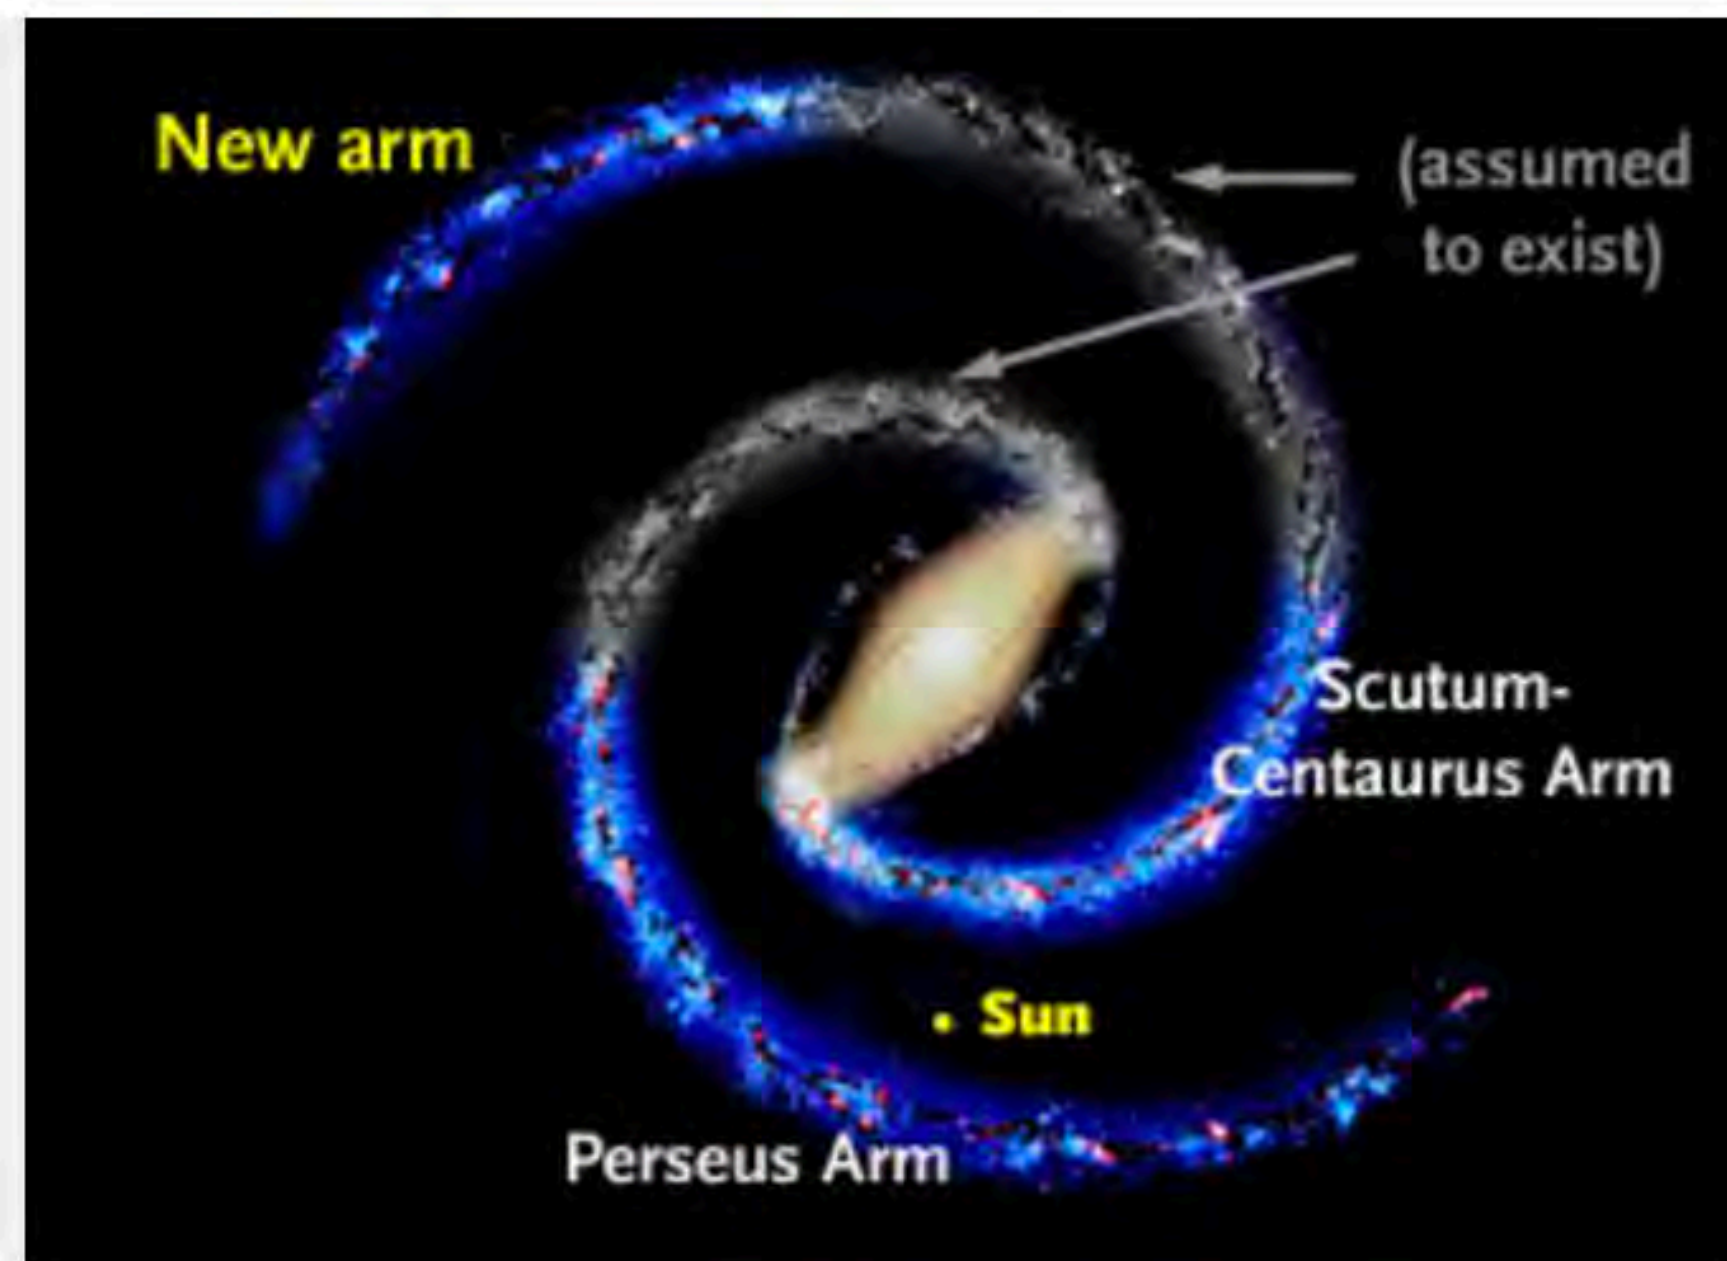

From <http://antwrp.gsfc.nasa.gov/apod/ap050825.html>,  
Astronomy Picture of the Day, R. Hurt, Glimpse Team

# It showed up EVERYWHERE...

Spitzer Release/  
AAS Workshop  
2008

Spitzer Release/  
AAS Workshop  
2008

Spitzer Release/  
AAS Workshop  
2008

Features Discovered  
after 2008!

Spitzer Release/  
AAS Workshop  
2008

Features Discovered  
after 2008!

The Milky Way's basic structure involves two large spiral arms believed to originate at either end of an elongated central bar. But only parts of the arms can be seen — gray segments indicate portions not yet detected.