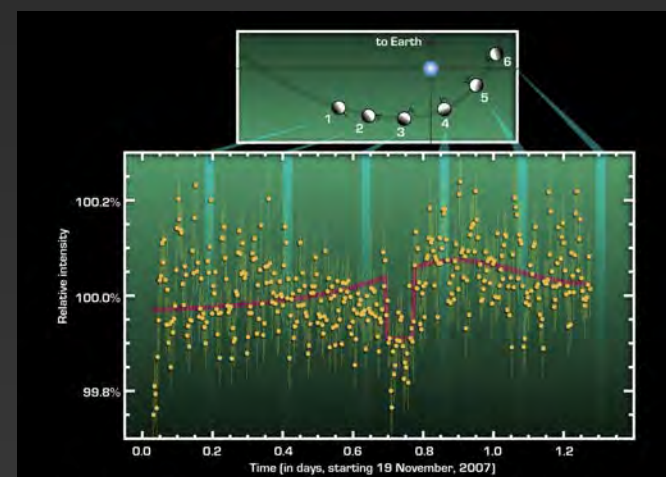

The Data-Art Continuum

Pure Data

Pure Aesthetics