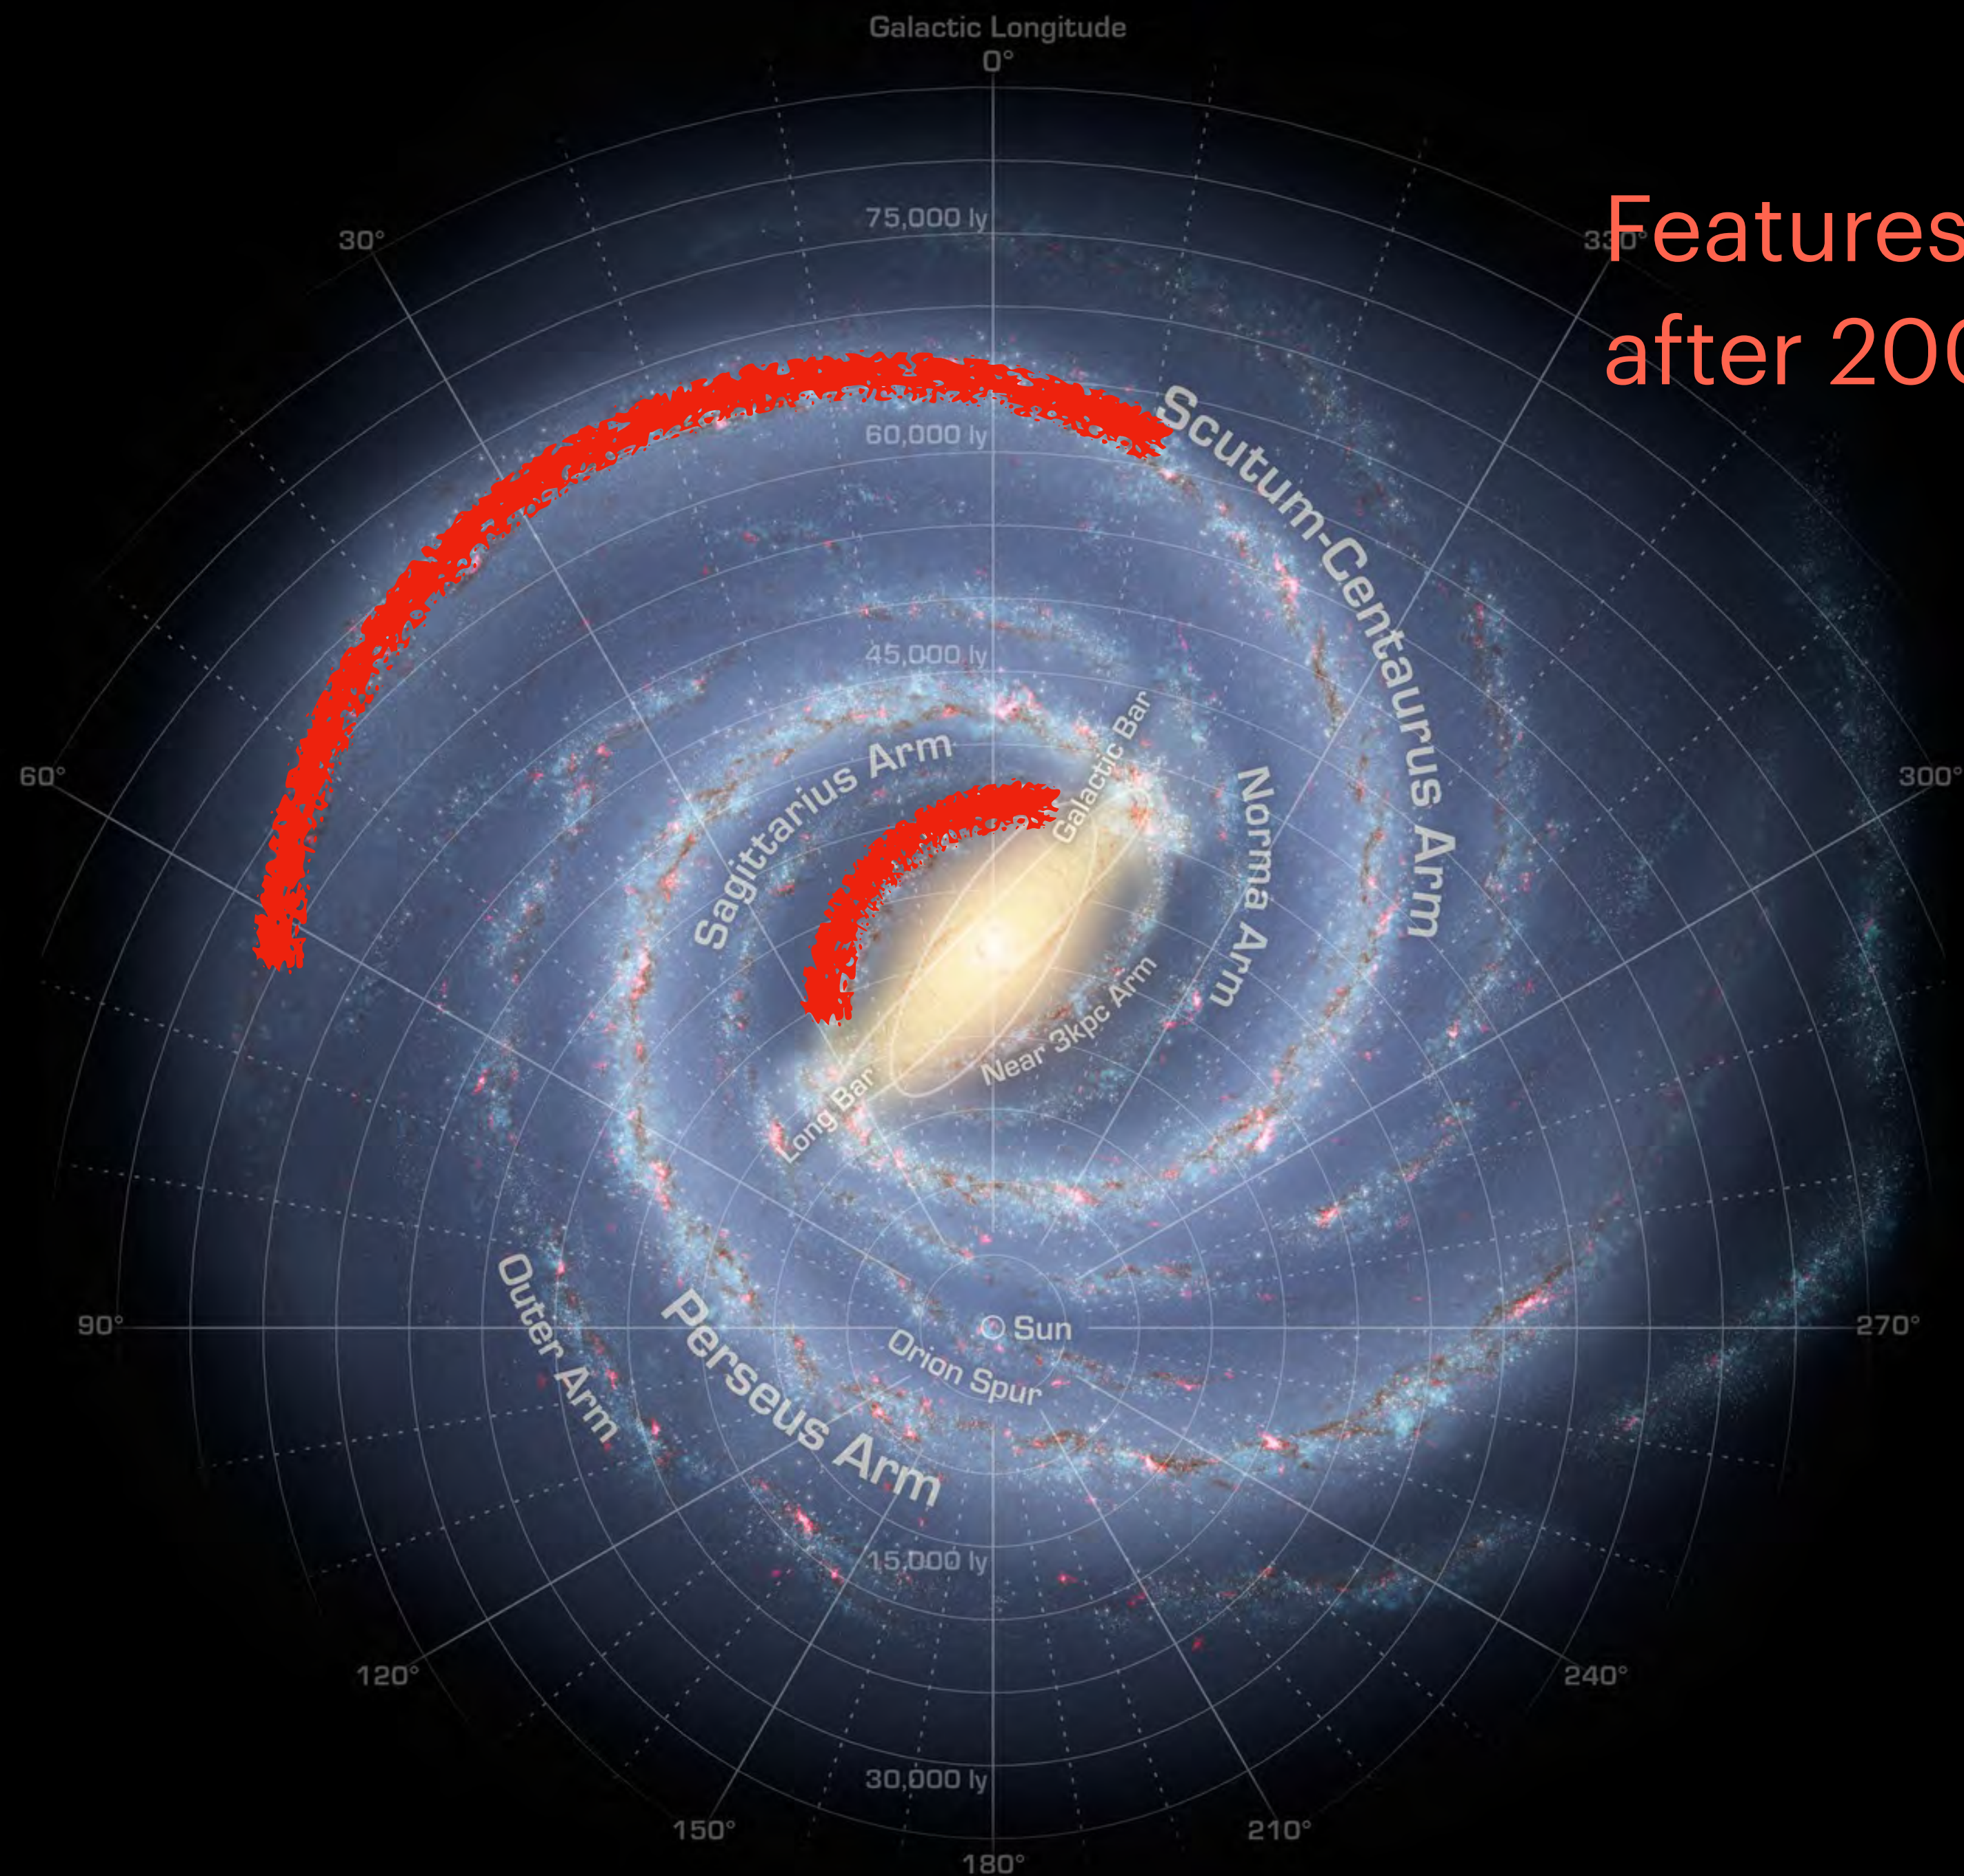

From <http://antwrp.gsfc.nasa.gov/apod/ap050825.html>,  
Astronomy Picture of the Day, R. Hurt, Glimpse Team

# It showed up EVERYWHERE...

Spitzer Release/  
AAS Workshop  
2008

Spitzer Release/  
AAS Workshop  
2008

Spitzer Release/  
AAS Workshop  
2008

Features Discovered  
after 2008!

Spitzer Release/  
AAS Workshop  
2008

Features Discovered  
after 2008!

The Milky Way's basic structure involves two large spiral arms believed to originate at either end of an elongated central bar. But only parts of the arms can be seen — gray segments indicate portions not yet detected.