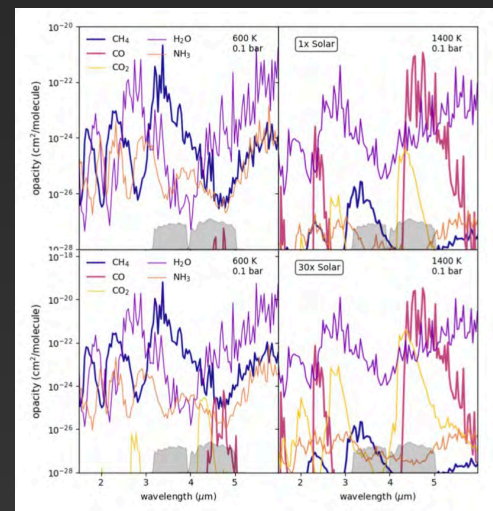

The Data-Art Continuum

Pure Data

Pure Aesthetics