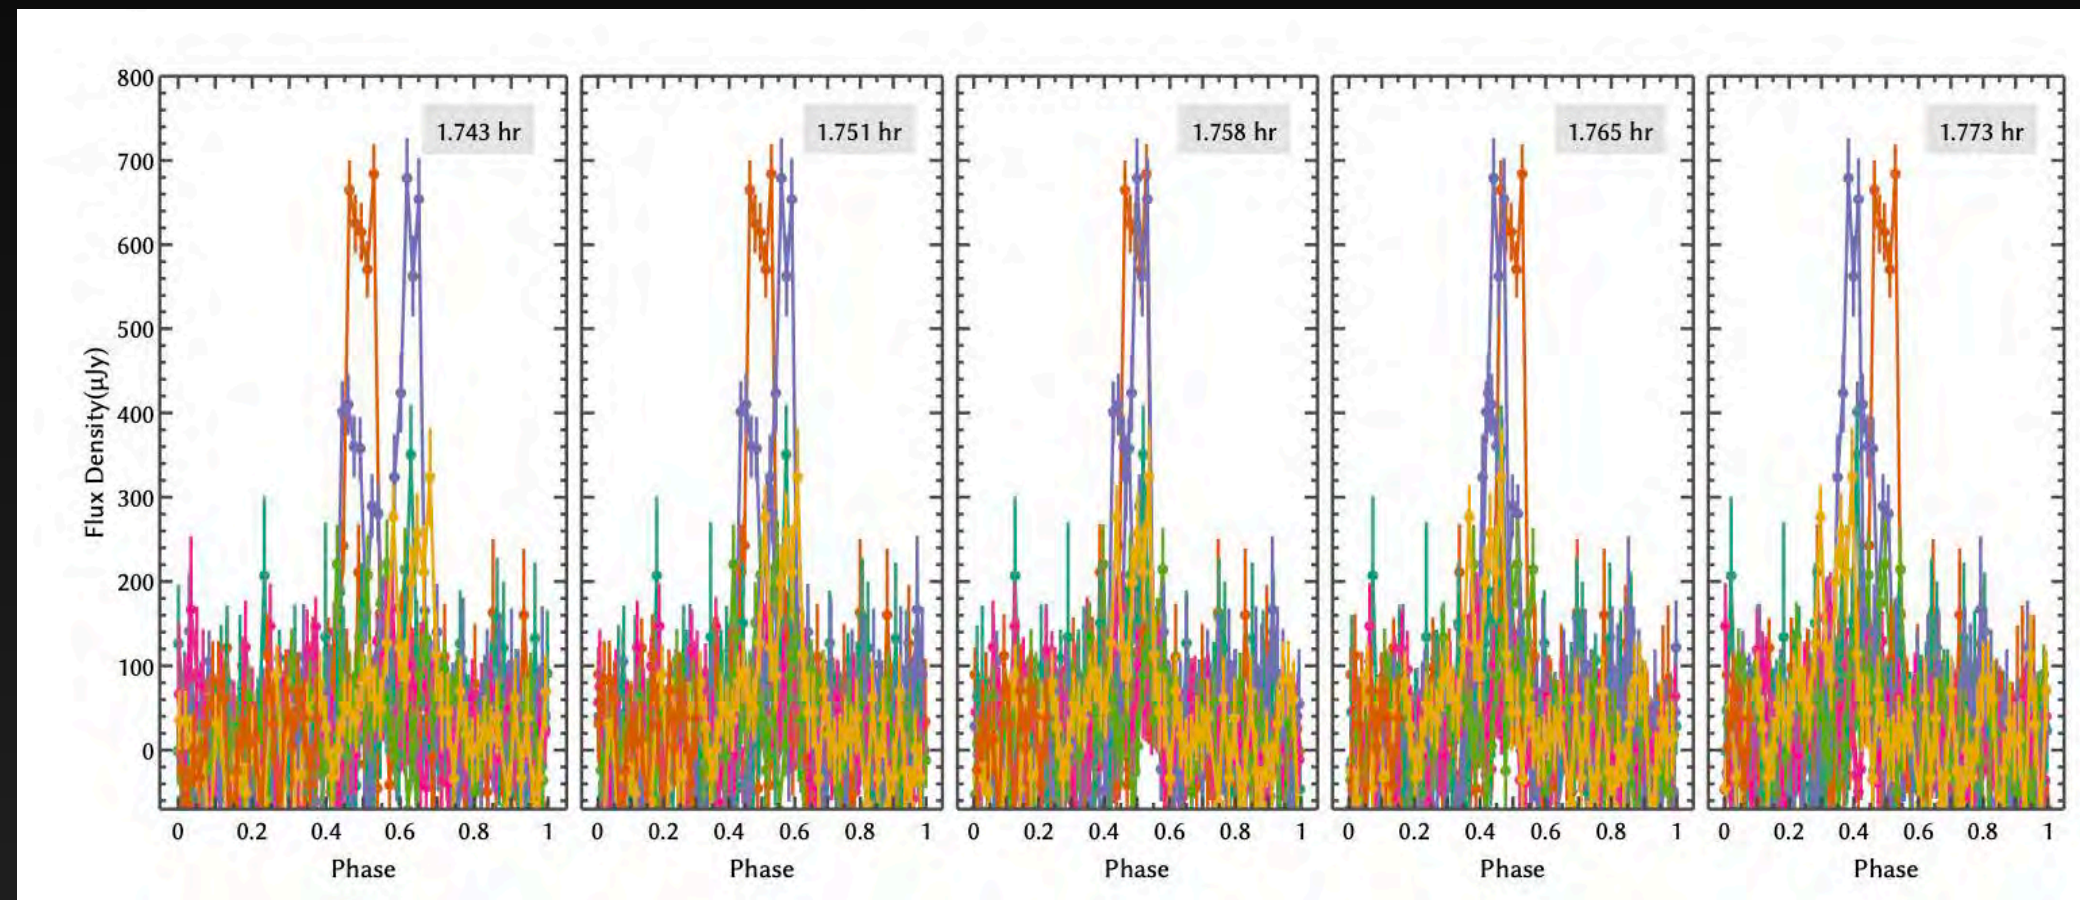

... but sometimes it needs help.