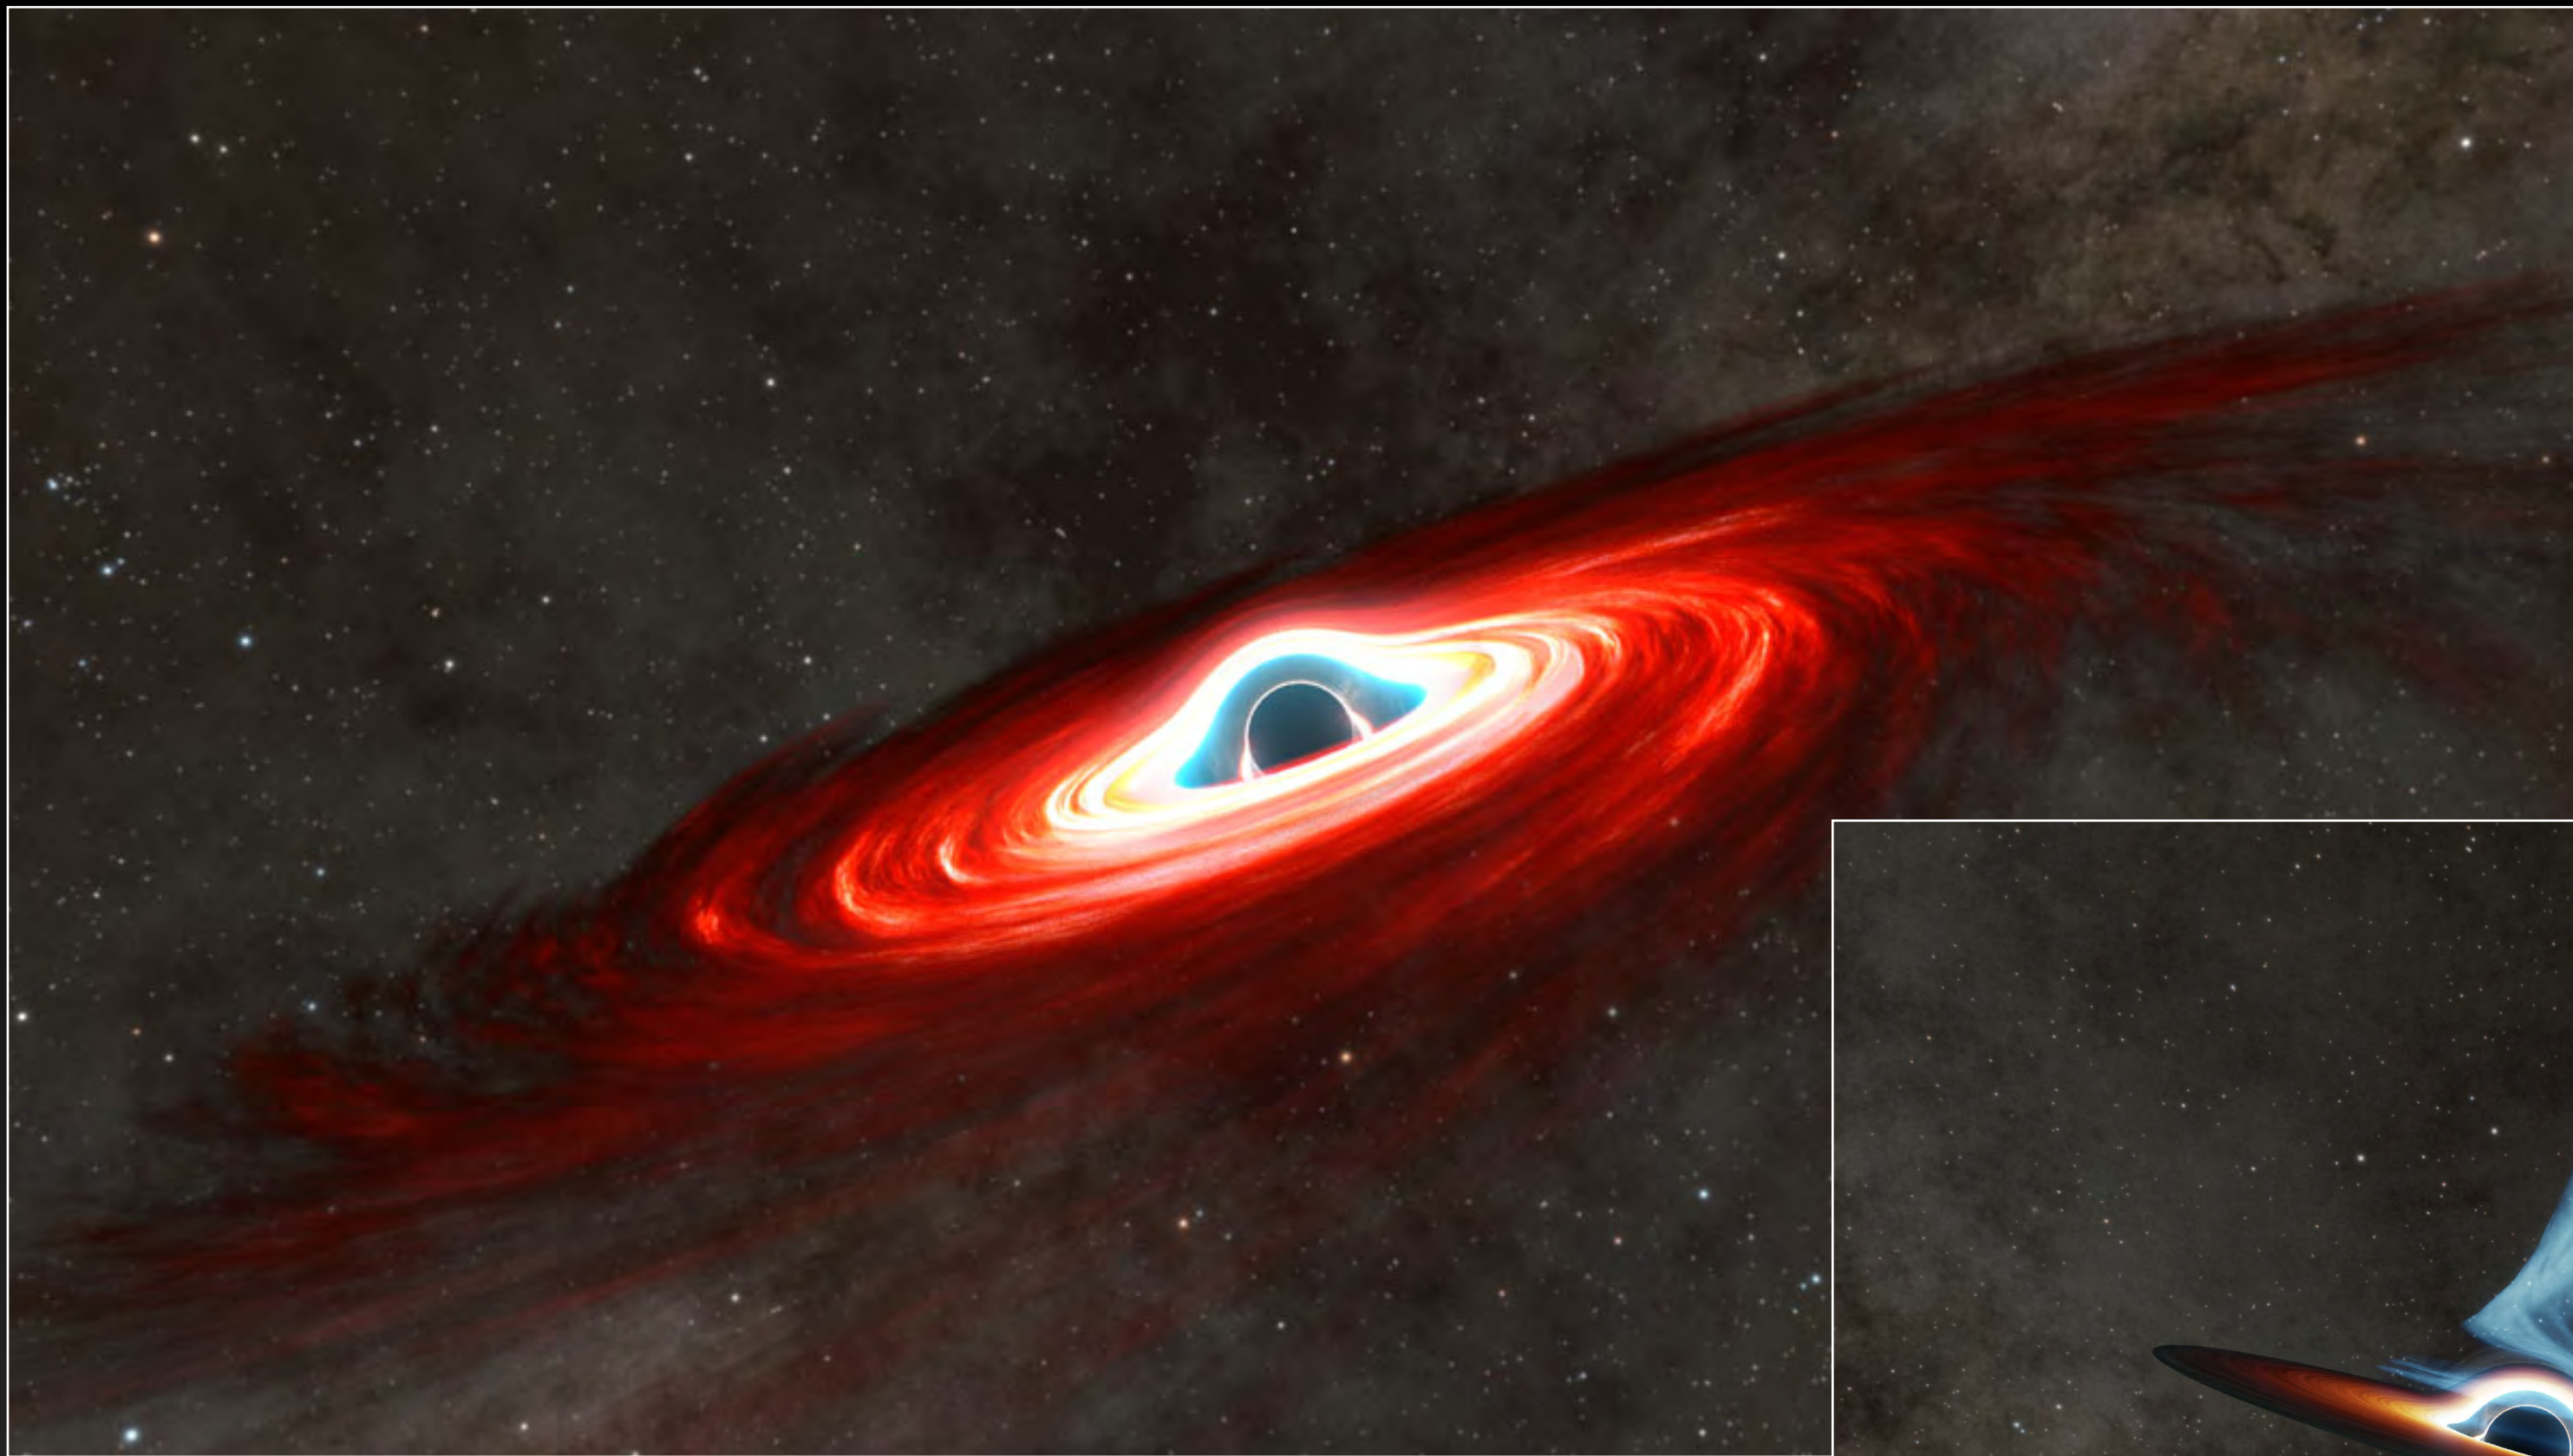

Short Blender black hole renders are now (qualitatively) in the same ballpark...