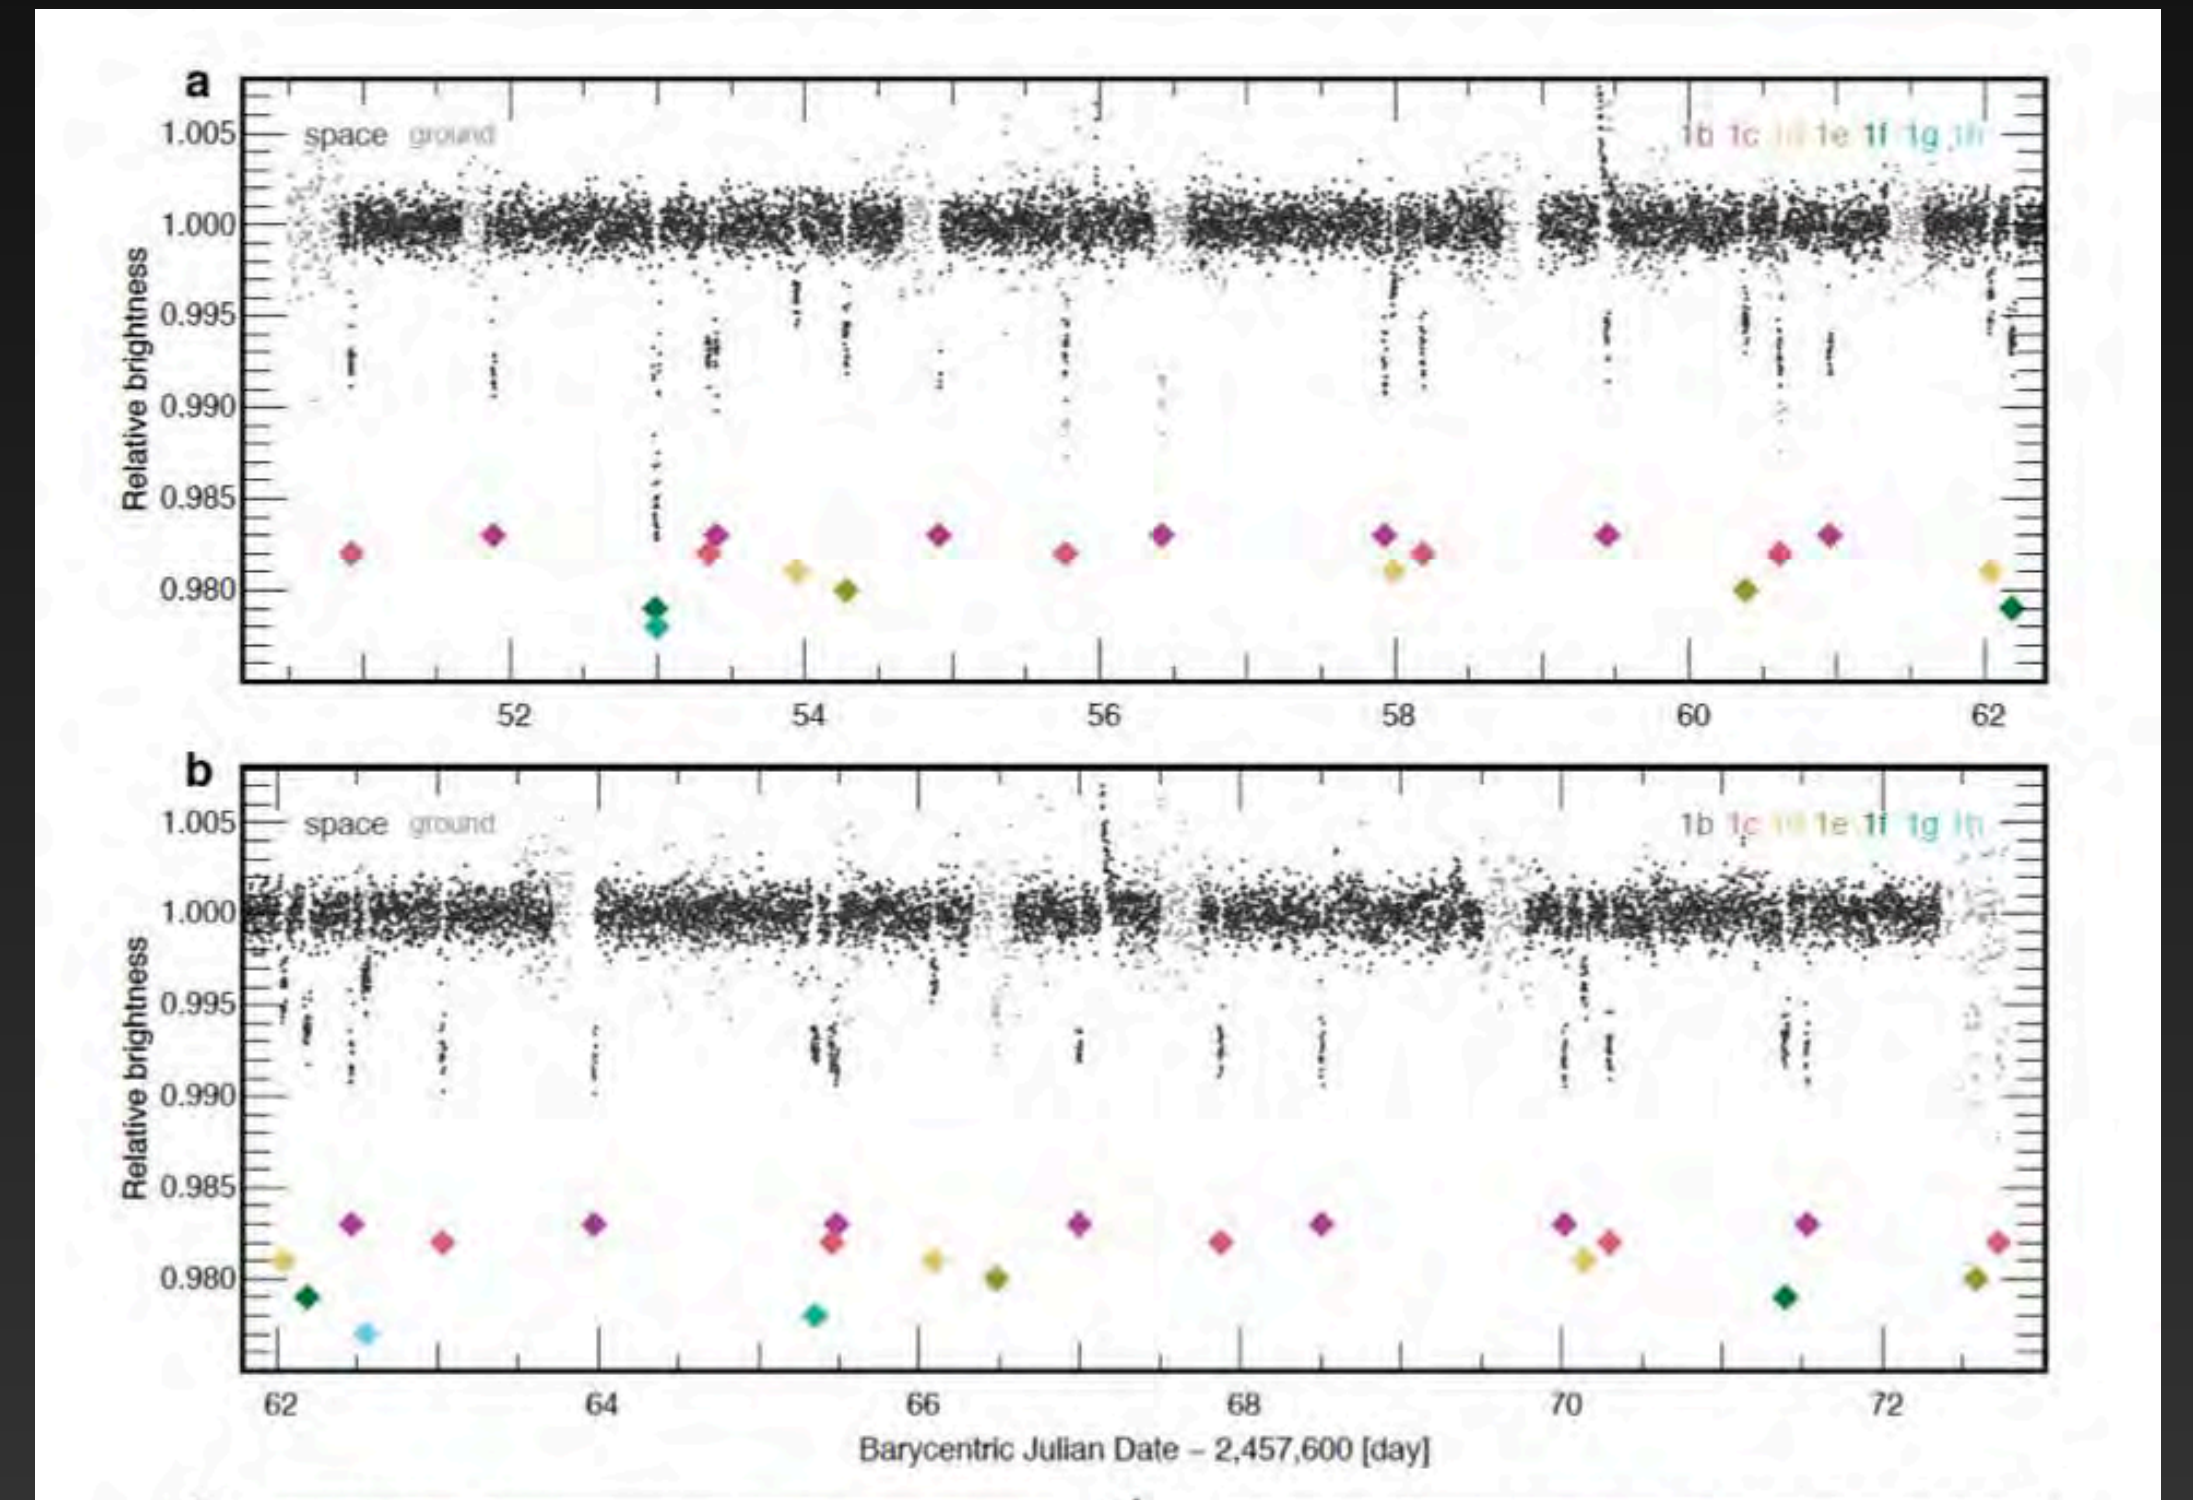

... but sometimes it needs help.