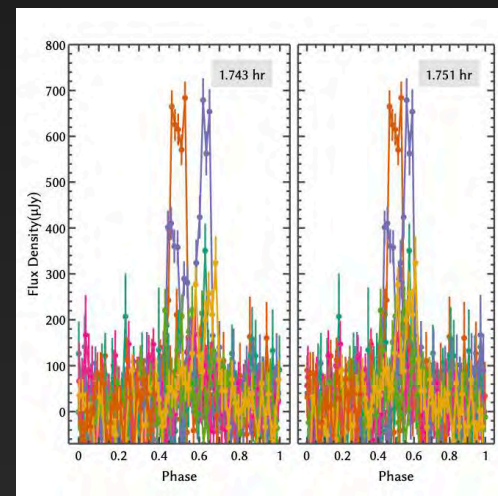

The Data-Art Continuum

Pure Data

Pure Aesthetics