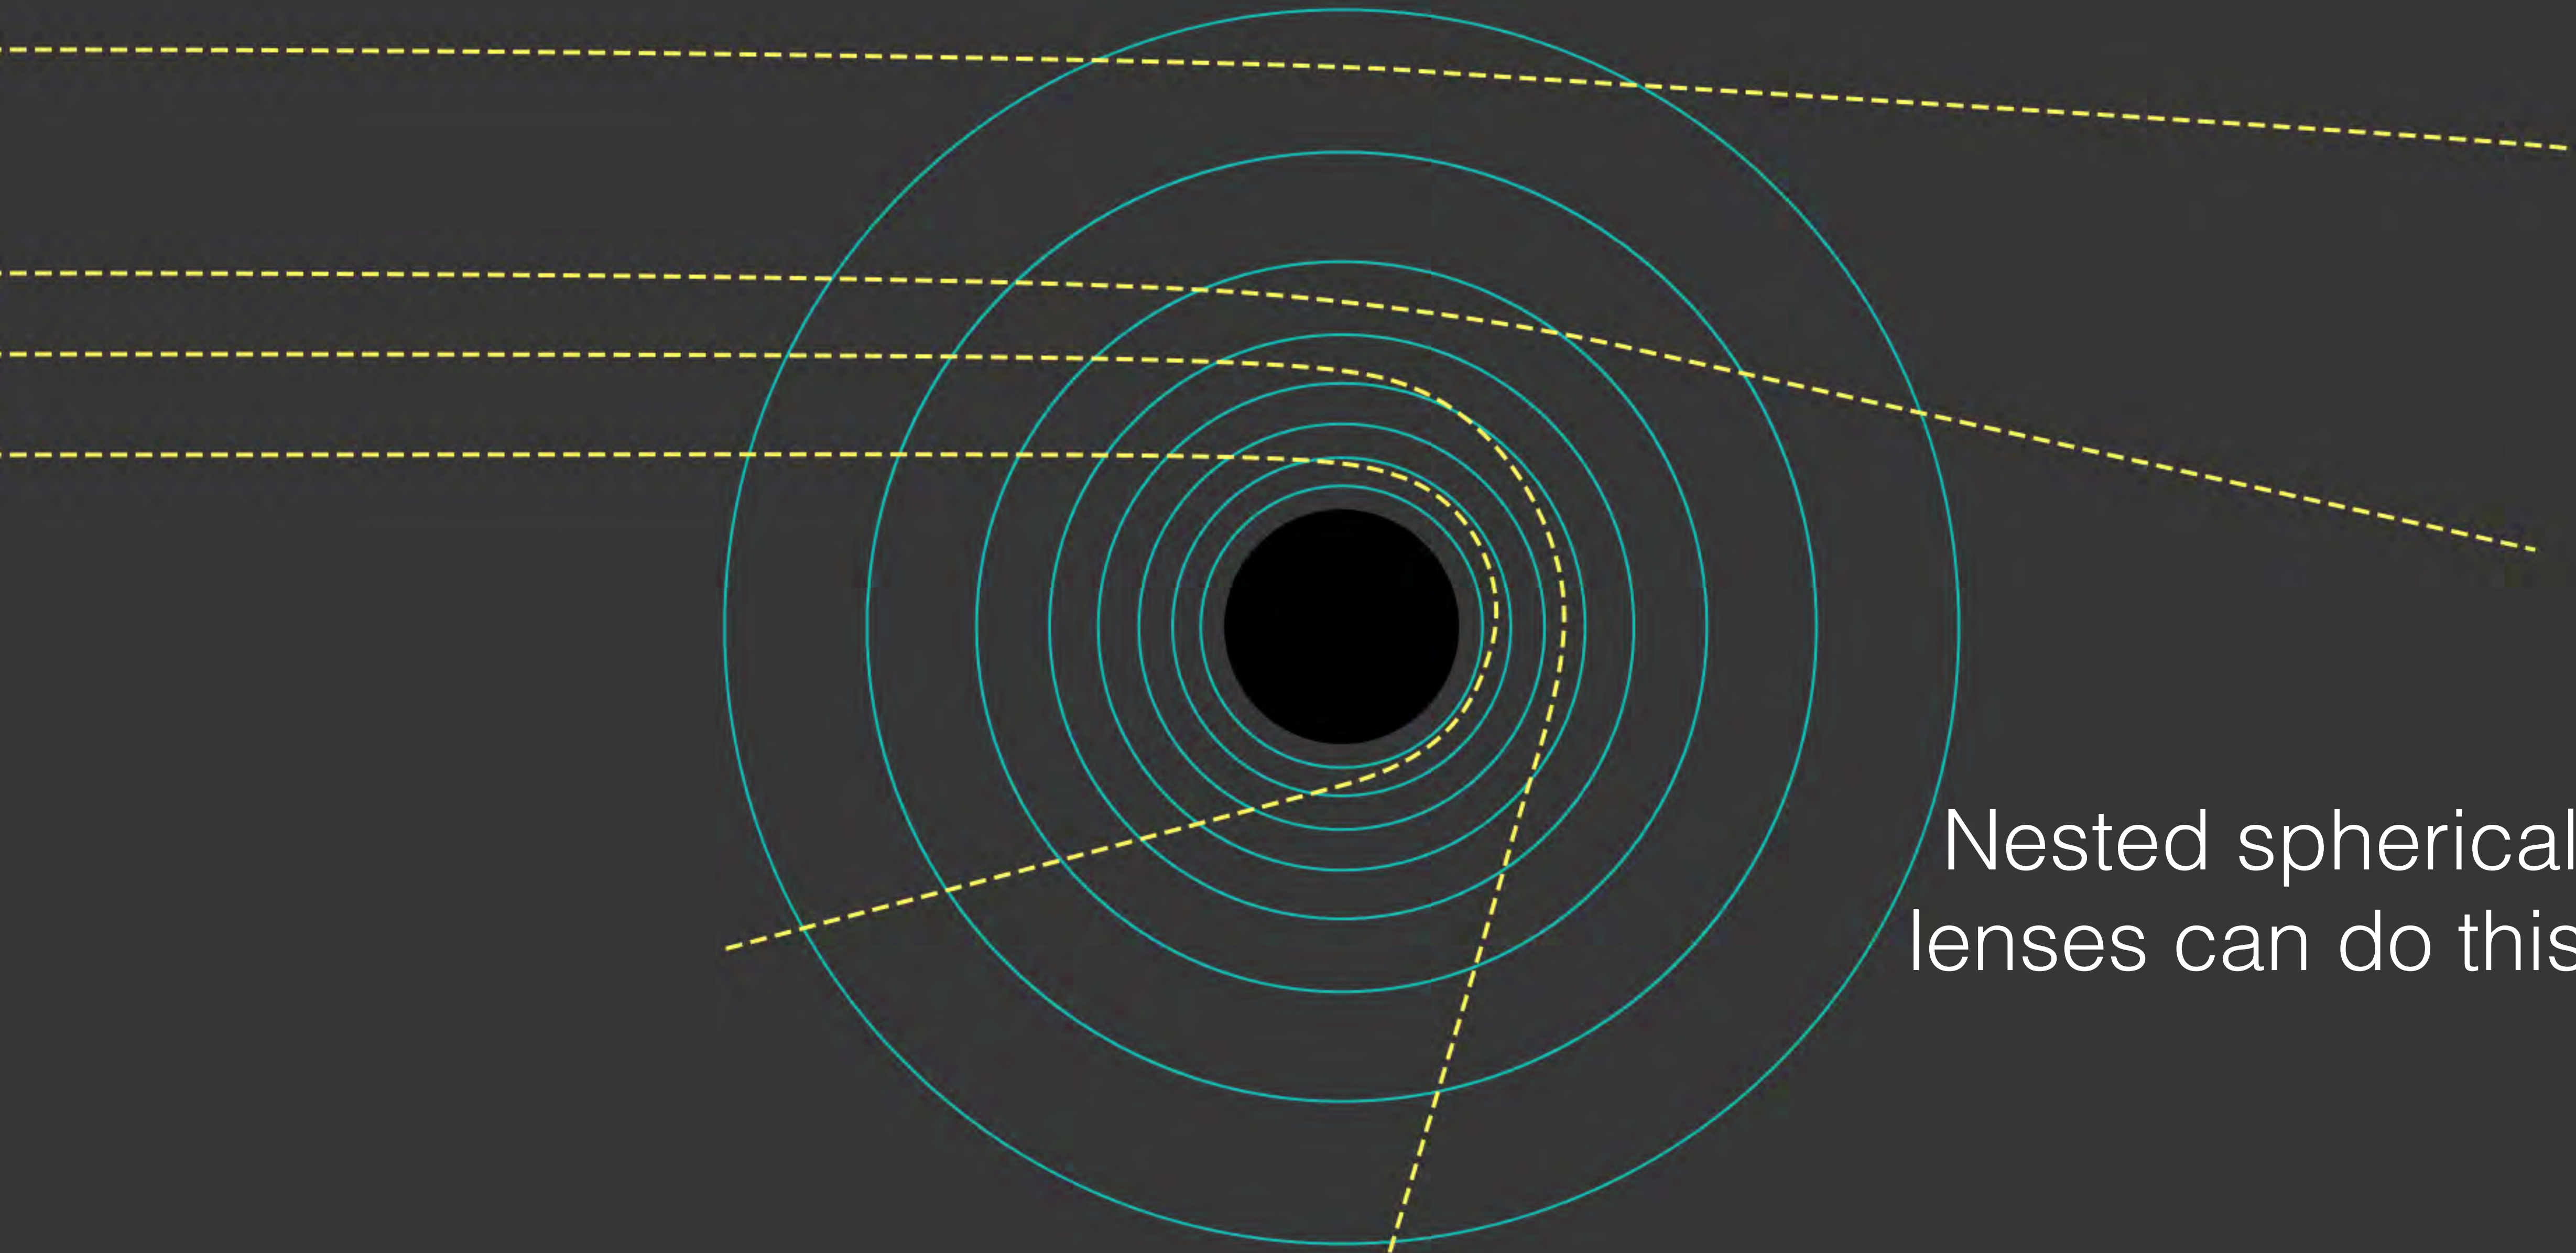

Nested spherical lenses can do this!