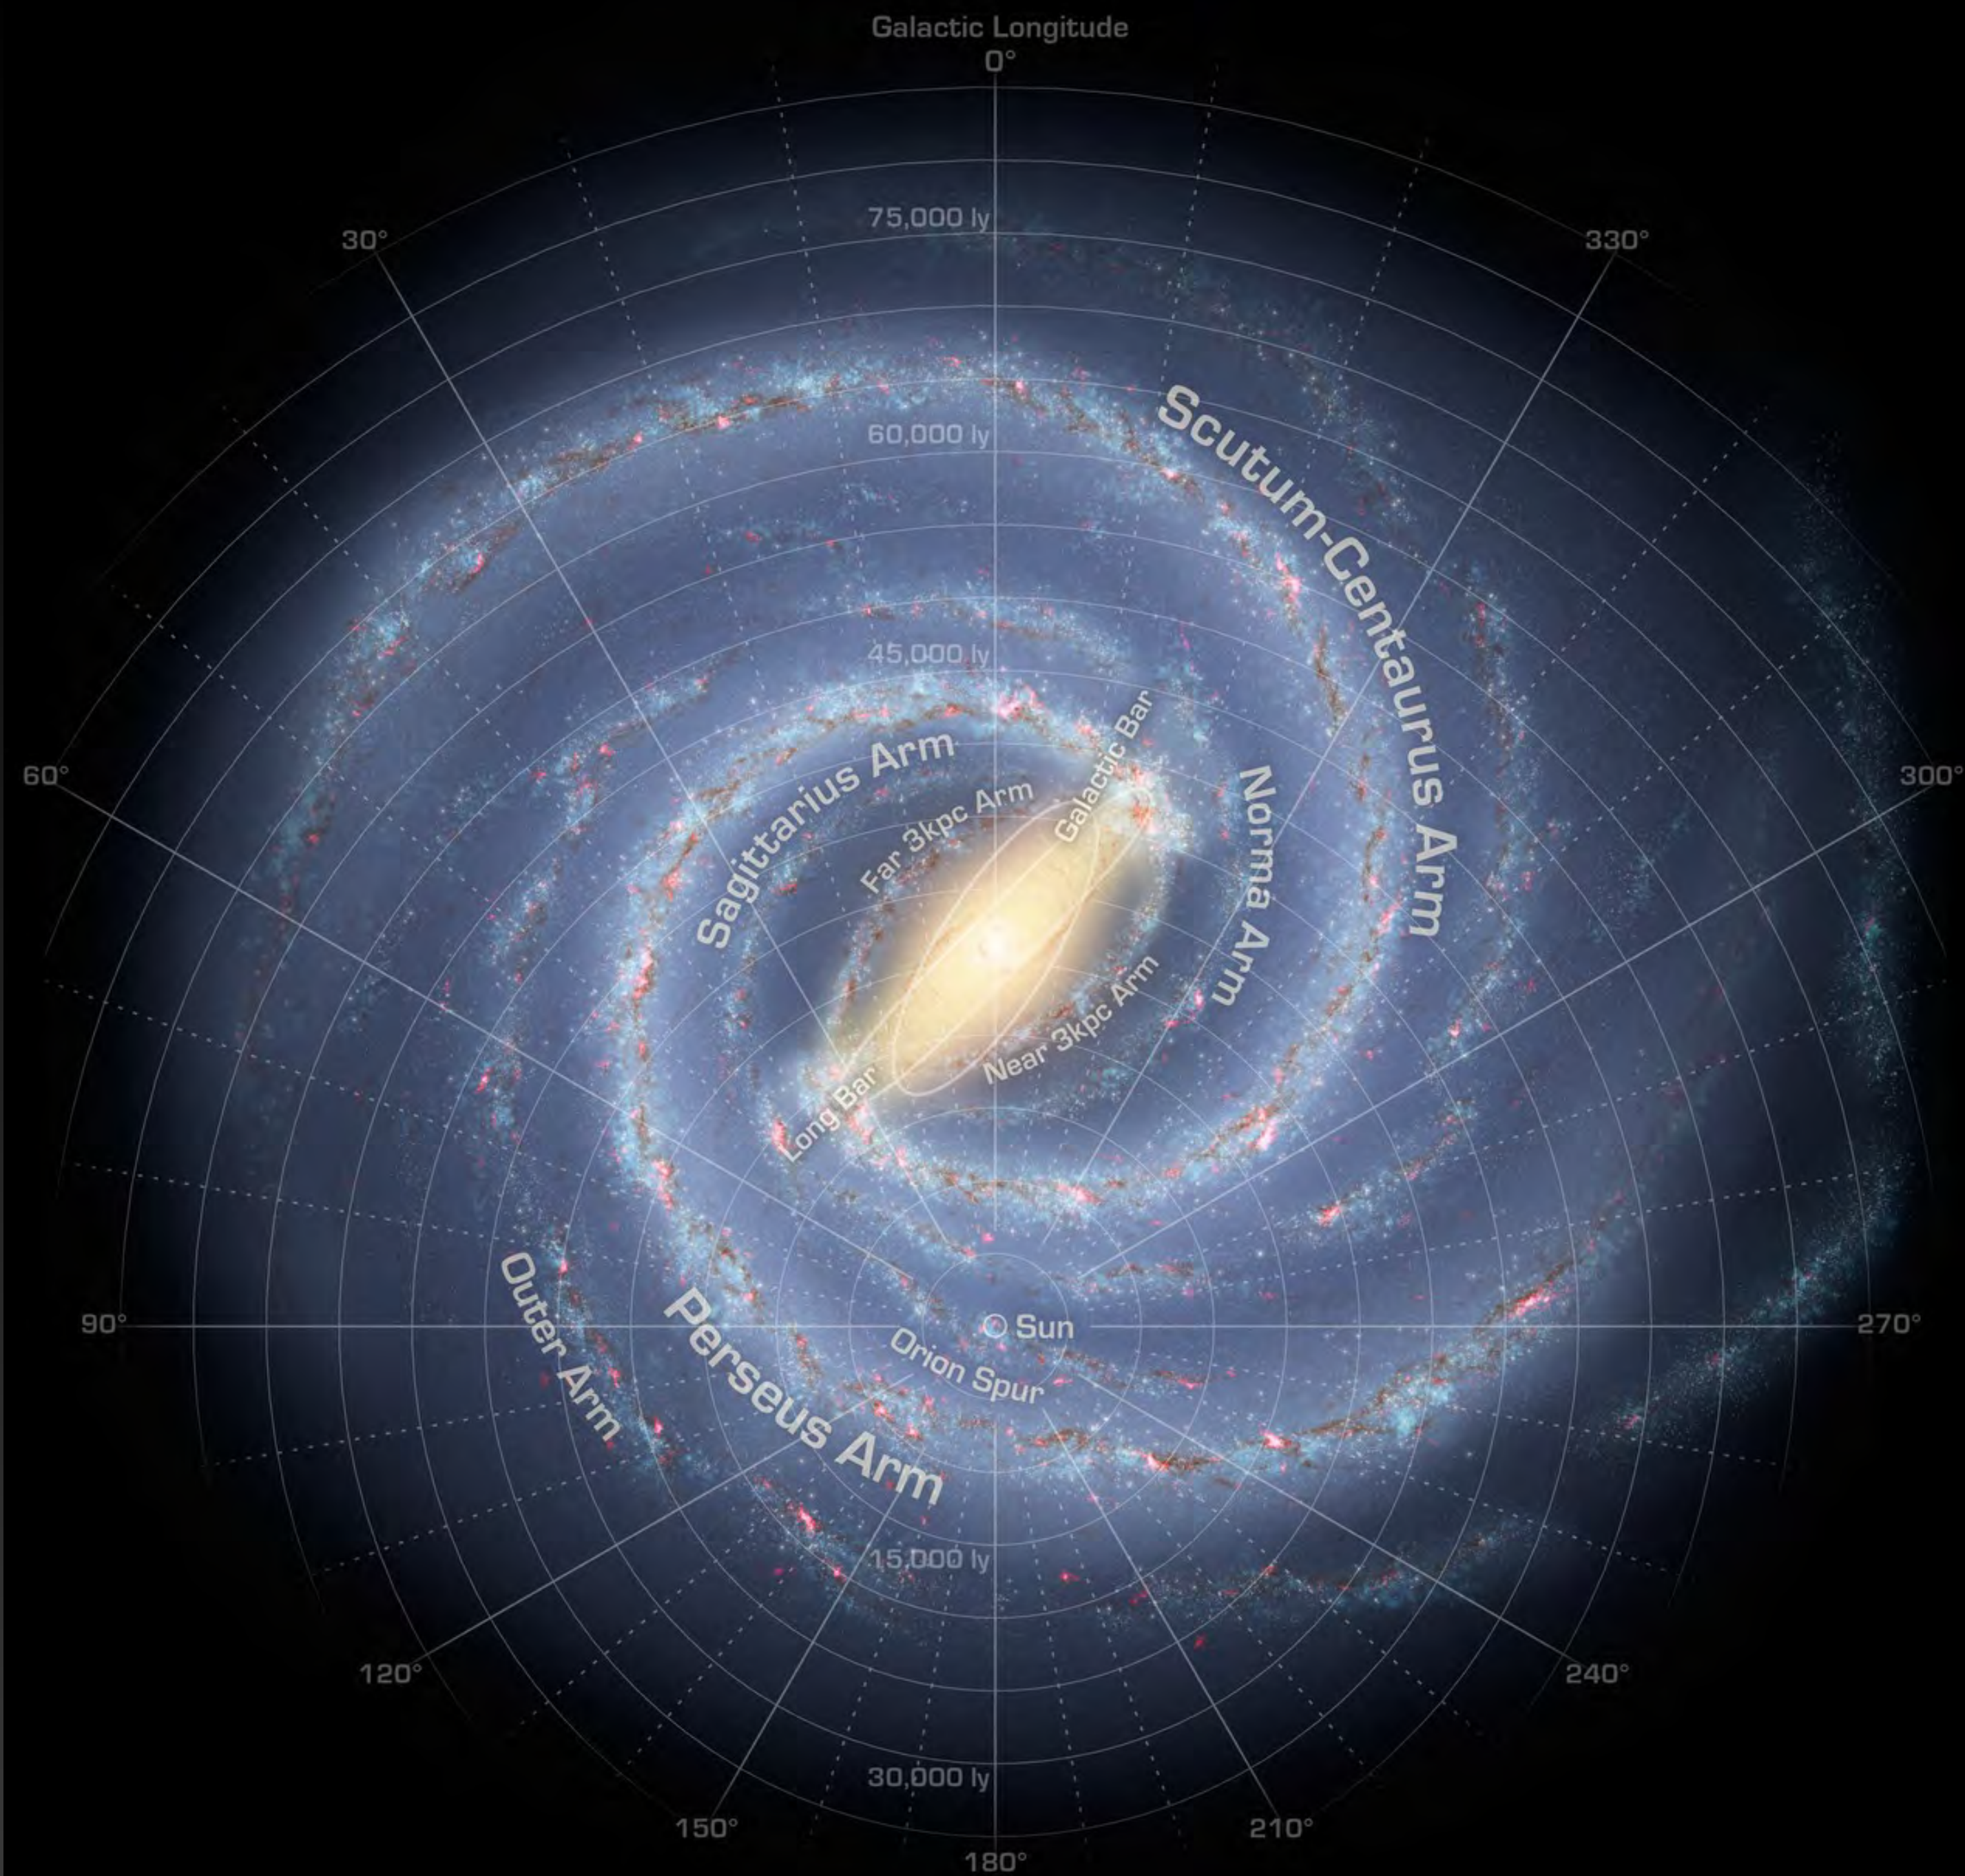

Spitzer Release/
AAS Workshop
2008