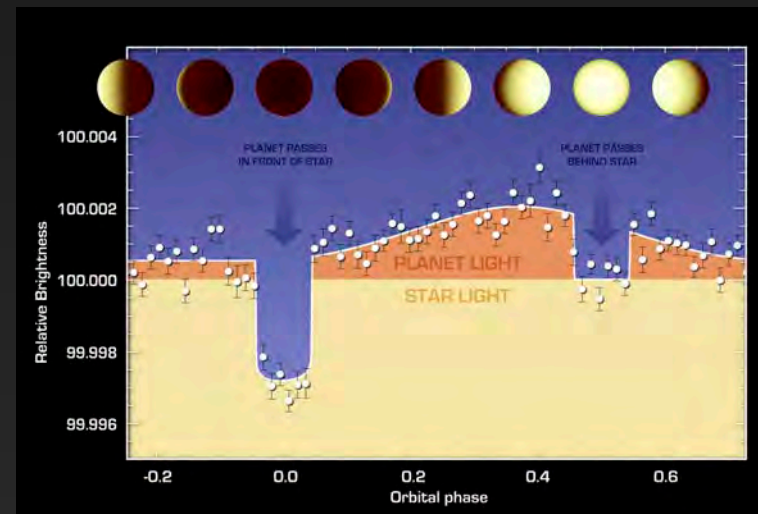

The Data-Art Continuum

Pure Data

Pure Aesthetics